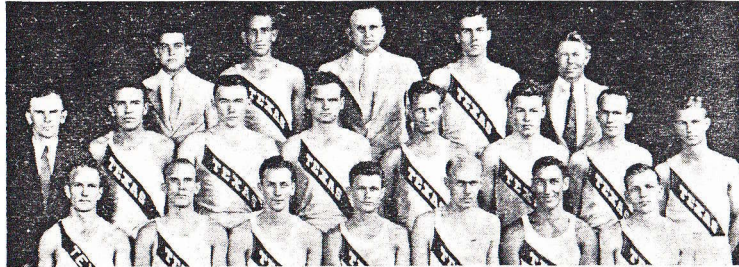

Front row—Storm, Adams, Holmes, Blakeney, Capt.; Meyer, Stafford, Blitch. Row 2—Kelley, Trainer; Allen, Anderson, Archer, DeLaney, Granger, Cox, Dunks. Back row—Marx, Mgr.; Voyles, Clyde Littlefield, Coach; Sewell, Alderson, Asst. Coach.

UNIVERSITY OF TEXAS—SOUTHWEST CONFERENCE CHAMPIONS.