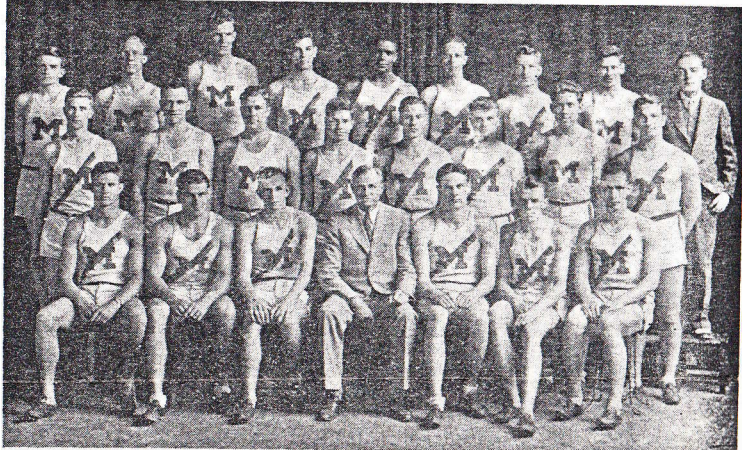

Front row—Turner, Cox, DeBaker, Charles B. Hoyt, Coach; Ellerby, Hill, Braden. Row 2—Lemen, Thornburg, Dibble, W. Howell, Eggleston, Allen, Humphrey, Blumenfeld. Back row—Childs, Schell, Gilliland, Pantlind, Ward, Moasio, Kemp, R. Howell, Norris, Mgr. Rentschler, Photo.

UNIVERSITY OF MICHIGAN—WESTERN CONFERENCE CHAMPIONS.

1. 100 yds.—1, Ward (Michigan); 2, Hellmich (Illinois); 3, Kemp (Michigan); 4, Thompton (Minnesota); 5, Stapf (Ohio State).....9.6s
   220 yds.—1, Fuqua (Indiana); 2, Hellmich (Illinois); 3, Kemp (Michigan); 4, Stapf (Ohio State); 5, Kennicott (Illinois).....21.5s
   440 yds.—1, Fuqua (Indiana); 2, McQueen (Purdue); 3, DeBaker (Michigan); 4, Ellerby (Michigan); 5, Teitlebaum (Ohio State).....54.2s
   880 yds.—1, Hornbostel (Indiana); 2, Turner (Michigan); 3, Crossman (Purdue); 4, Brown (Ohio State); 5, Lemen (Michigan).....1m.54.2s
   1 mile—1, Hornbostel (Indiana); 2, Howell (Michigan); 3, Popejoy (Purdue); 4, Bott (Iowa); 5, Woolsey (Illinois).....4m.21.5s
   2 miles—1, Watson (Indiana); 2, Woolsey (Illinois); 3, Hill (Michigan); 4, Howell (Michigan); 5, Currall (Minnesota).....9m.29.9s
   120 yds. hurdles—1, Keller (Ohio State); 2, Ward (Michigan); 3, Sandbach (Purdue); 4, Pantlind (Michigan); 5, Scheifler (Minnesota).....14.1s
   220 yds. hurdles—1, Keller (Ohio State); 2, Eggleston (Michigan); 3, DeBaker (Michigan); 4, Duggins (Northwestern); 5, Brooks (Chicago).....23.5s
   High jump—1, Ward (Michigan); 2, Olson (Northwestern); 3, Smith (Wisconsin) and Read (Northwestern), tie; 5, OrNSTEIN (Illinois) and Moasio (Michigan), tie. 6ft. 2.3-4in
   Broad jump—1, Brooks (Chicago); 2, Ward (Michigan); 3, Adams (Illinois); 4, Duggins (Northwestern); 5, Jones (Wisconsin).....24ft. 5.3-4in
   Pole vault—1, Lennington (Illinois), Seeley (Illinois) and Wonsowitz (Ohio State), tie; 4, Divich (Indiana) and Lovshin (Wisconsin), tie.....13ft. 6in
   16-lb. shot—1, Kamm (Illinois); 2, Cook (Illinois); 3, Neal (Ohio State); 4, Biddinger (Indiana); 5, Blumenfeld (Michigan).....47ft. 3.3-4in
   16-lb. hammer—1, Biddinger (Indiana); 2, Cox (Michigan); 3, Vornog (Iowa); 4, Johnson (Ohio State); 5, Kouba (Iowa).....161ft. 4in
   Discus—1, Busbee (Indiana); 2, Kamm (Illinois); 3, Holzhafer (Ohio State); 4, Schmelze (Northwestern); 5, Cummings (Illinois).....142ft. 11.3-4in
   Javelin—1, Purvis (Purdue); 2, Bruchten (Indiana); 3, Horn (Northwestern); 4, Smith (Ohio State); 5, Olson (Northwestern).....208ft. 5.1-4in
   1-mile relay—1, Indiana (Harpold, Bicking, Hornbostel, Fuqua); 2, Ohio State; 3, Michigan; 4, Illinois; 5, Purdue.....3m.20.2s
   Points Scored—Michigan 60 1-2, Indiana 47 1-2, Illinois 41 1-2, Ohio State 34, Purdue 19, Northwestern 16 1-2, Iowa 6, Chicago 6, Wisconsin 5, Minnesota 4.

Western Conference 23rd Annual Indoor Track and Field Meet

Held at University of Chicago Field House, March 10-11, 1933.